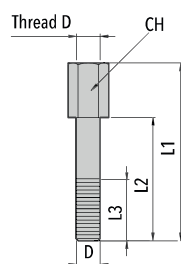

LEIDINGBEUGELS ZWAAR DIN 3015

Bouten

BG	omschrijving	G
1	ASS-1	M10X45
2	ASS-2	M10X60
3	ASS-3	M10X70
4	ASS-4	M12X100
5	ASS-5	M16X130
6	ASS-6	M20X190
7	ASS-7	M24X220
8	ASS-8	M30X300
9	ASS-9	M30X450
10	ASS-10	M30X560

art nr	art nr rvs
86020300	86030300
86020302	86030302
86020304	86030304
86020306	86030306
86020308	86030308
86020310	86030310
86020312	86030312
86020314	86030314
86020316	86030316
86020318	86030318

Inbusbouten

BG	omschrijving	DxL
1	ASSI-1	M10X45
2	ASSI-2	M10X60
3	ASSI-3	M10X70
4	ASSI-4	M12X100
5	ASSI-5	M16X130
6	ASSI-6	M20X190
7	ASSI-7	M20X220
7	ASSI-8	M30X300

art nr	art nr rvs
86020320	86030320
86020322	86030322
86020324	86030324
86020326	86030326
86020328	86030328
86020330	86030330
86020332	86030332
86020334	86030334

Opbouw bouten

BG	omschrijving	D	L1	L2	L3	art nr	art nr rvs
1	ABS-1	M10	49	25	18	86020336	86030336
2	ABS-2	M10	65	40	18	86020338	86030338
3	ABS-3	M10	77	51	18	86020340	86030340
4	ABS-4	M12	110	82	25	86020342	86030342
5	ABS-5	M16	144	110	25	86020344	86030344
6	ABS-6	M20	200	150	40	86020346	86030346
7	ABS-7	M24	240	180	50	86020348	86030348
8	ABS-8	M30	331	256	60	86020350	86030350